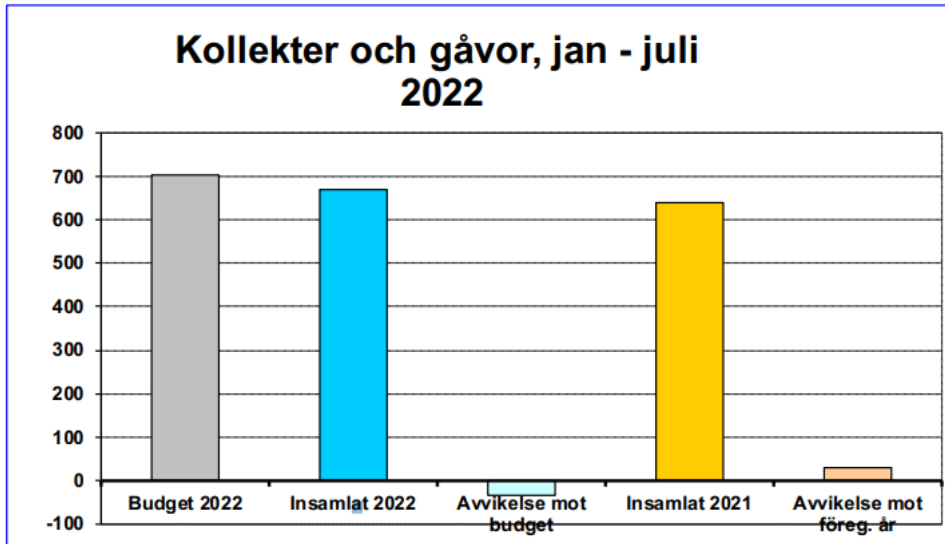

Economical report

Support the Church!

BANKGIRO: Swedbank 207-1108.

POSTGIRO: 38 60 29-3

SWISH: 123 282 68 73